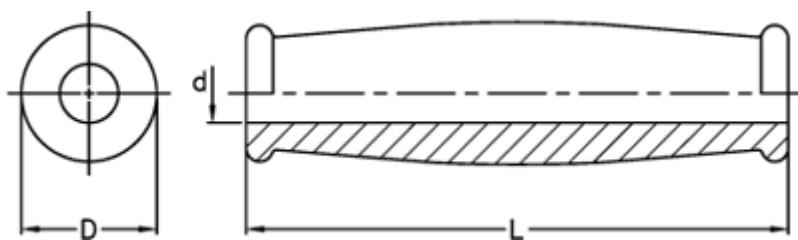

Article number: 2304019003

Description: Revolving handle 19003  
I.135/120-13

## Measures

---

$d = 13$

$D = 31$

$L = 120$